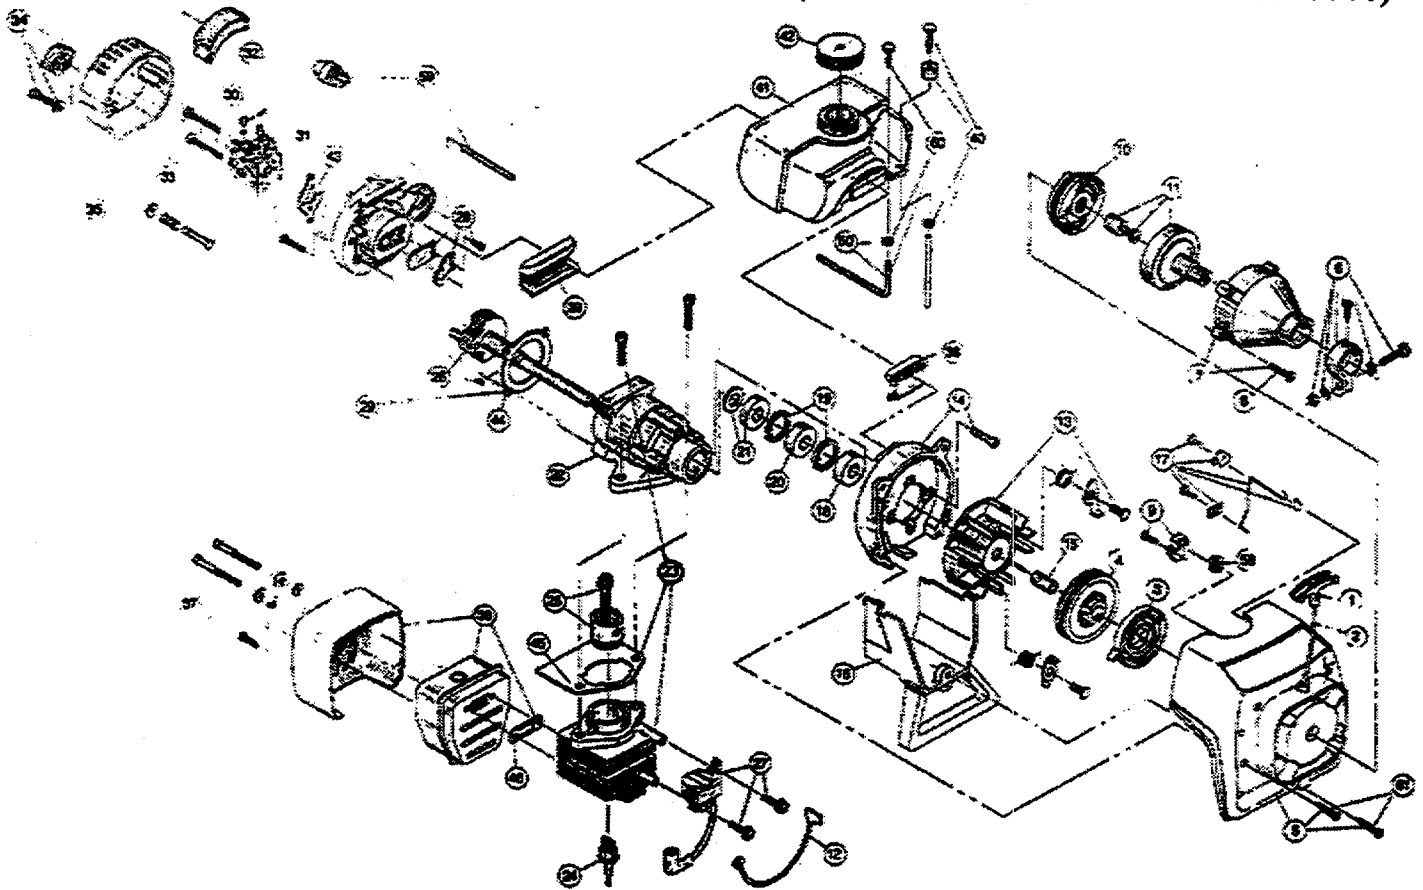

ENGINE PARTS - IDC 540 SUPREME

(Serial No. 81004050501 - 910027700)

Item	Part No.	Description
1	610300	Pull Handle
2	613103	Rope
3	613102	Recoil Spring
4	663656	Recoil Pulley Assembly
5	147740	Starter Housing Assembly
6	153597	Upper Clamp Assembly
7	153590	Clutch Cover Assembly
8	145888	Clutch Cover Screw Assembly
9	153644	Pulley Retainer Assembly
10	153591	Clutch Rotor Assembly
11	153592	Clutch Drum Assembly
12	147599	Wire Lead
13	153624	Flywheel Assembly
14	153520	Shroud Assembly
15	145918	Spacer
16	663078	Shroud Extension and Stand
17	147576	Switch Assembly
18	610308	Outer Bearing
19	662040	Snap Ring Assembly
20	610309	Seal
21	662041	Inner Bearing Assembly
22	147015	Crankcase
23	147598	Cylinder Assembly
24	610311	Spark Plug
25	147570	Piston and Rod Assembly
26	147453	Power Shaft Assembly
27	663390	Module Assembly
28	147573	Reed Assembly
29	147654	Carburetor Mount
30	662048	Throttle Adjustment Assembly
31	147602	Governed Carburetor Assembly
32	610312	Air Cleaner Filter
33	662505	Carburetor Mounting Screw Assembly
34	663410	Air Cleaner Cover Assembly
35	662052	Choke Knob Assembly

* not shown

BOOM & TRIMMER PARTS - IDC 540 SUPREME
 (Serial No. 81004050501 - 910027700)

Item	Part No.	Description
62	147590	Main Handle Grip
63	147594	Throttle Cable Housing
64	610315	Throttle Cable
65	683303	Throttle Trigger Assembly
66	610314	Throttle Trigger Spring
67	610327	Shoulder Strap Clamp
68	683294	J-Handle Assembly (includes items 71 and 72)
69	683295	Handle Bracket Assembly
70	147595	Drive Shaft Housing Assembly
71	612021	Tube Closure
72	612931	Grip
73	145890	Retainer Sleeve
74	610303	Square Drive
75	145893	Drive Shaft
76	682060	Clamp Assembly
77	683296	Mounting Bolt Assembly
78	683304	Guard Mounting Screws
79	147597	Guard and Blade Assembly
80	682061	Blade Assembly
81	153598	Bearing Housing Assembly
82	147006	Blade Driver
83	145873	Blade