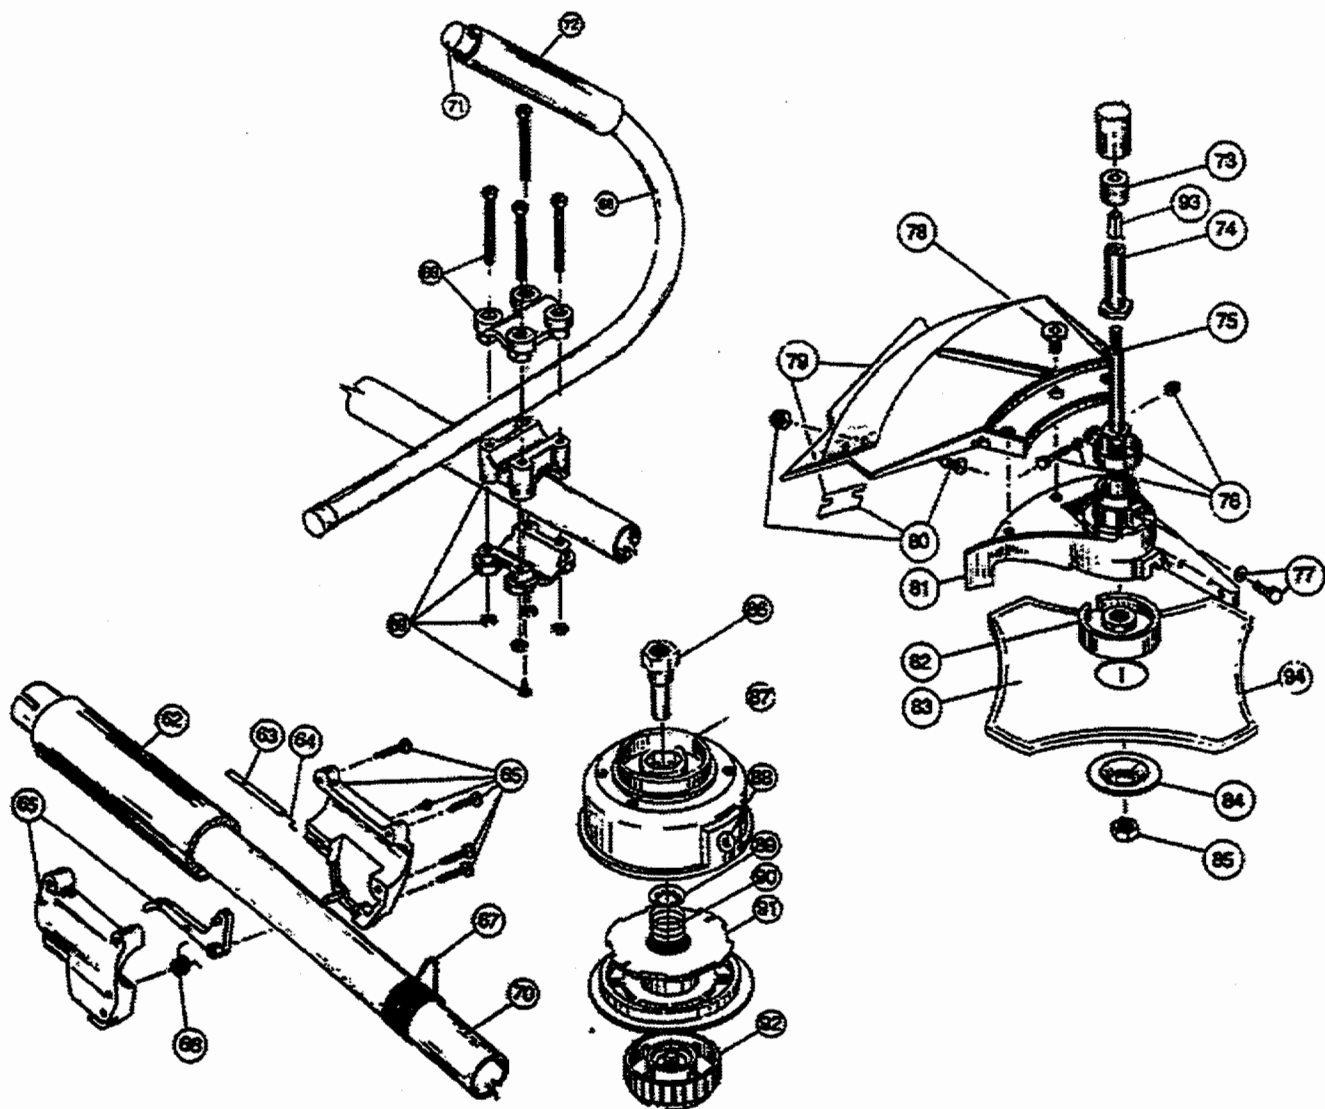

ENGINE PARTS - IDC 540 SUPREME

(Serial No. 81004050501 - 910027700)

Item	Part No.	Description
1	610300	Pull Handle
2	613103	Rope
3	613102	Recoil Spring
4	663656	Recoil Pulley Assembly
5	147740	Starter Housing Assembly
6	153597	Upper Clamp Assembly
7	153590	Clutch Cover Assembly
8	145888	Clutch Cover Screw Assembly
9	153644	Pulley Retainer Assembly
10	153591	Clutch Rotor Assembly
11	153592	Clutch Drum Assembly
12	147599	Wire Lead
13	153624	Flywheel Assembly
14	153520	Shroud Assembly
15	145918	Spacer
16	663078	Shroud Extension and Stand
17	147576	Switch Assembly
18	610308	Outer Bearing
19	662040	Snap Ring Assembly
20	610309	Seal
21	662041	Inner Bearing Assembly
22	147015	Crankcase
23	147598	Cylinder Assembly
24	610311	Spark Plug
25	147570	Piston and Rod Assembly
26	147453	Power Shaft Assembly
27	663390	Module Assembly
28	147573	Reed Assembly
29	147654	Carburetor Mount
30	662048	Throttle Adjustment Assembly
31	147602	Governed Carburetor Assembly
32	610312	Air Cleaner Filter
33	662505	Carburetor Mounting Screw Assembly
34	663410	Air Cleaner Cover Assembly
35	662052	Choke Knob Assembly

* not shown

BOOM & TRIMMER PARTS - IDC 540 SUPREME
 (Serial No. 81004050501 - 910027700)

Item	Part No.	Description
62	147590	Main Handle Grip
63	147594	Throttle Cable Housing
64	610315	Throttle Cable
65	683303	Throttle Trigger Assembly
66	610314	Throttle Trigger Spring
67	610327	Shoulder Strap Clamp
68	683294	J-Handle Assembly (includes items 71 and 72)
69	683295	Handle Bracket Assembly
70	147595	Drive Shaft Housing Assembly
71	612021	Tube Closure
72	612931	Grip
73	145890	Retainer Sleeve
74	610303	Square Drive
75	145893	Drive Shaft
76	682060	Clamp Assembly
77	683296	Mounting Bolt Assembly
78	683304	Guard Mounting Screws
79	147597	Guard and Blade Assembly
80	682061	Blade Assembly
81	153598	Bearing Housing Assembly
82	147006	Blade Driver
83	145873	Blade